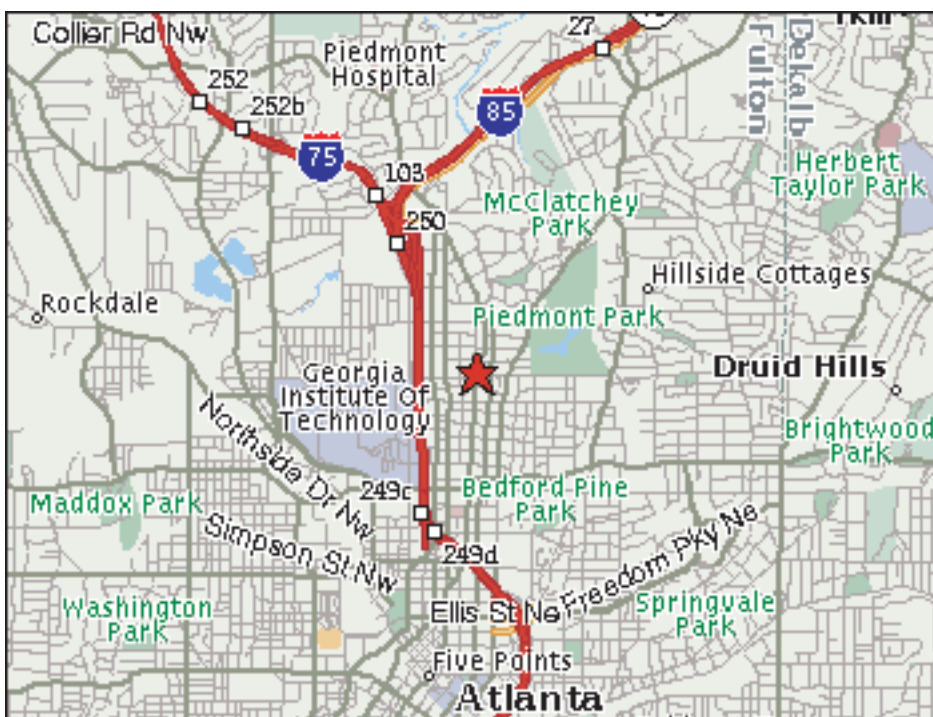

THE PEACHTREE CLUB

Directions

Traveling South

Take Interstate 85 South to Exit 84 (10th/14th Street and Techwood)
Take Interstate 75 South to Exit 250 (10th/14th Street and Techwood)
Go straight on Techwood until you reach 10th Street East (2nd Light). Turn left onto 10th Street and go three blocks to Peachtree Street, turn right. Turn left at Peachtree Place (a service road just South of the building) and another left into the covered parking garage. Visitor parking is on level 3 (the level you enter on). Walk across the covered breezeway to the building. The Peachtree Club is located on the 28th floor.

Traveling North

Take Interstate 75/85 to Exit 250 (10th/14th Street and Techwood)
Turn right onto 10th Street, then go three blocks to Peachtree Street, turn right. Turn left at Peachtree Place (a service road just South of the building) and another left into the covered parking garage. Visitor parking is on level 3 (the level you enter on). Walk across the covered breezeway to the building. The Peachtree Club is located on the 28th floor.